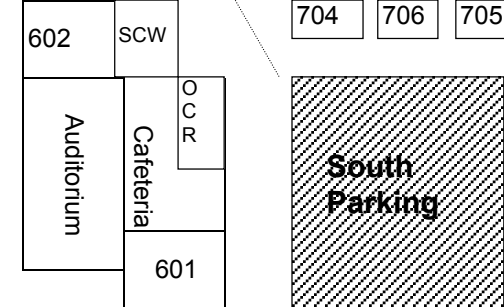

# School Map

Hill Classical Middle School

----- Lunch Area Eating Boundaries

1100 Iroquois Avenue